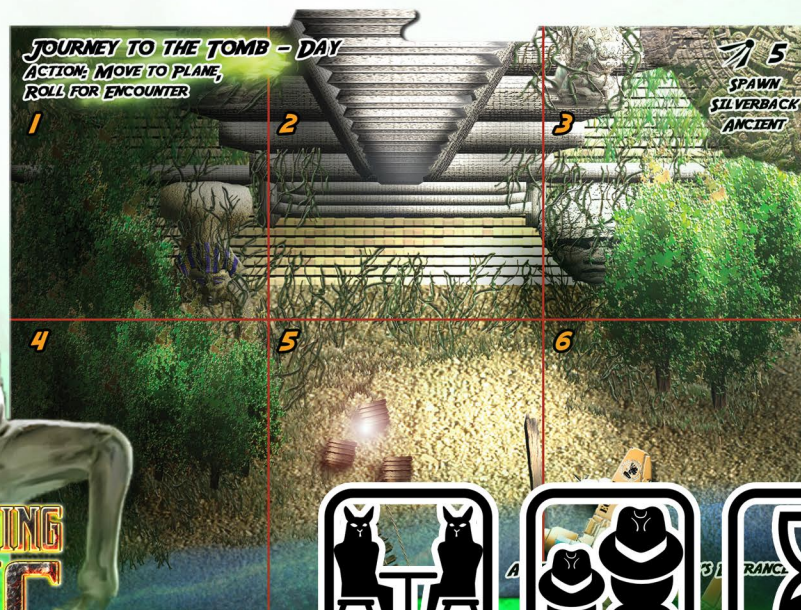

CODE: SOTLT-GA01

UPC: 72475298249

MSRP: \$39.95

CASE QTY: 6

COUNTRY OF ORIGIN: USA

[www.secretsofthelosttomb.com](http://www.secretsofthelosttomb.com)

(C) 2013-2015 Everything Epic Games, LLC

1-6 PLAYERS